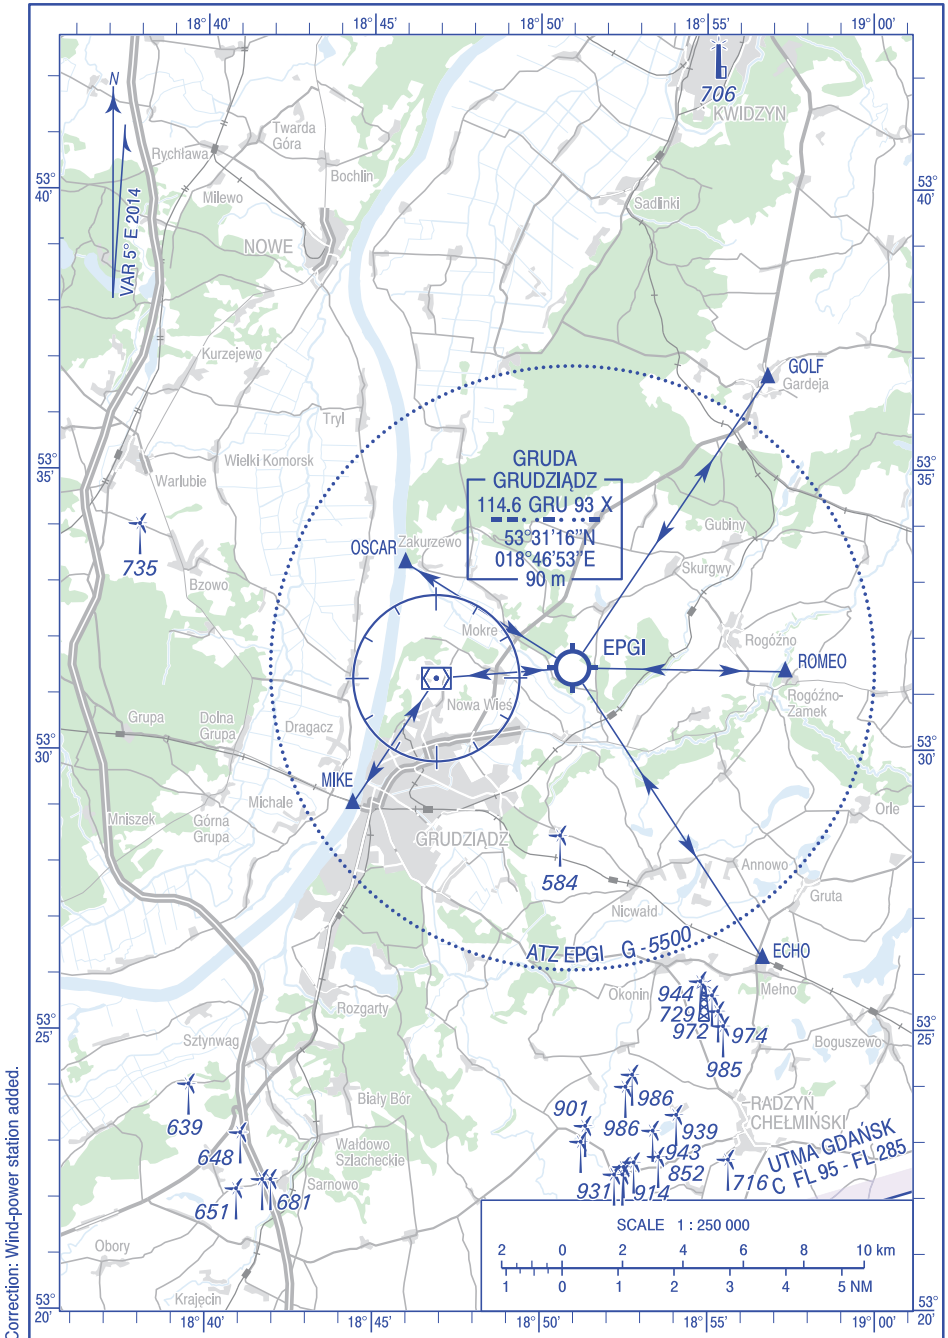

VISUAL
OPERATION
CHART

AD ELEV 106 ft

FIS GDAŃSK INFORMATION 127.150

Lisie Kąty
k/Grudziądz

Correcion: Wind-power station added.